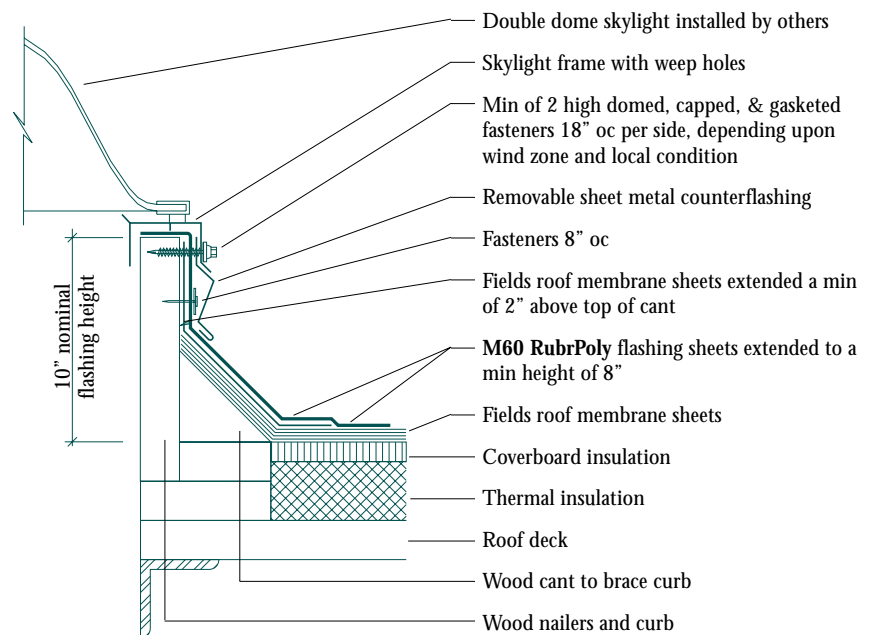

FD08 Roof Skylight Detail

Side View

Note

1. Attach treated wood nailer to deck with suitable fasteners.