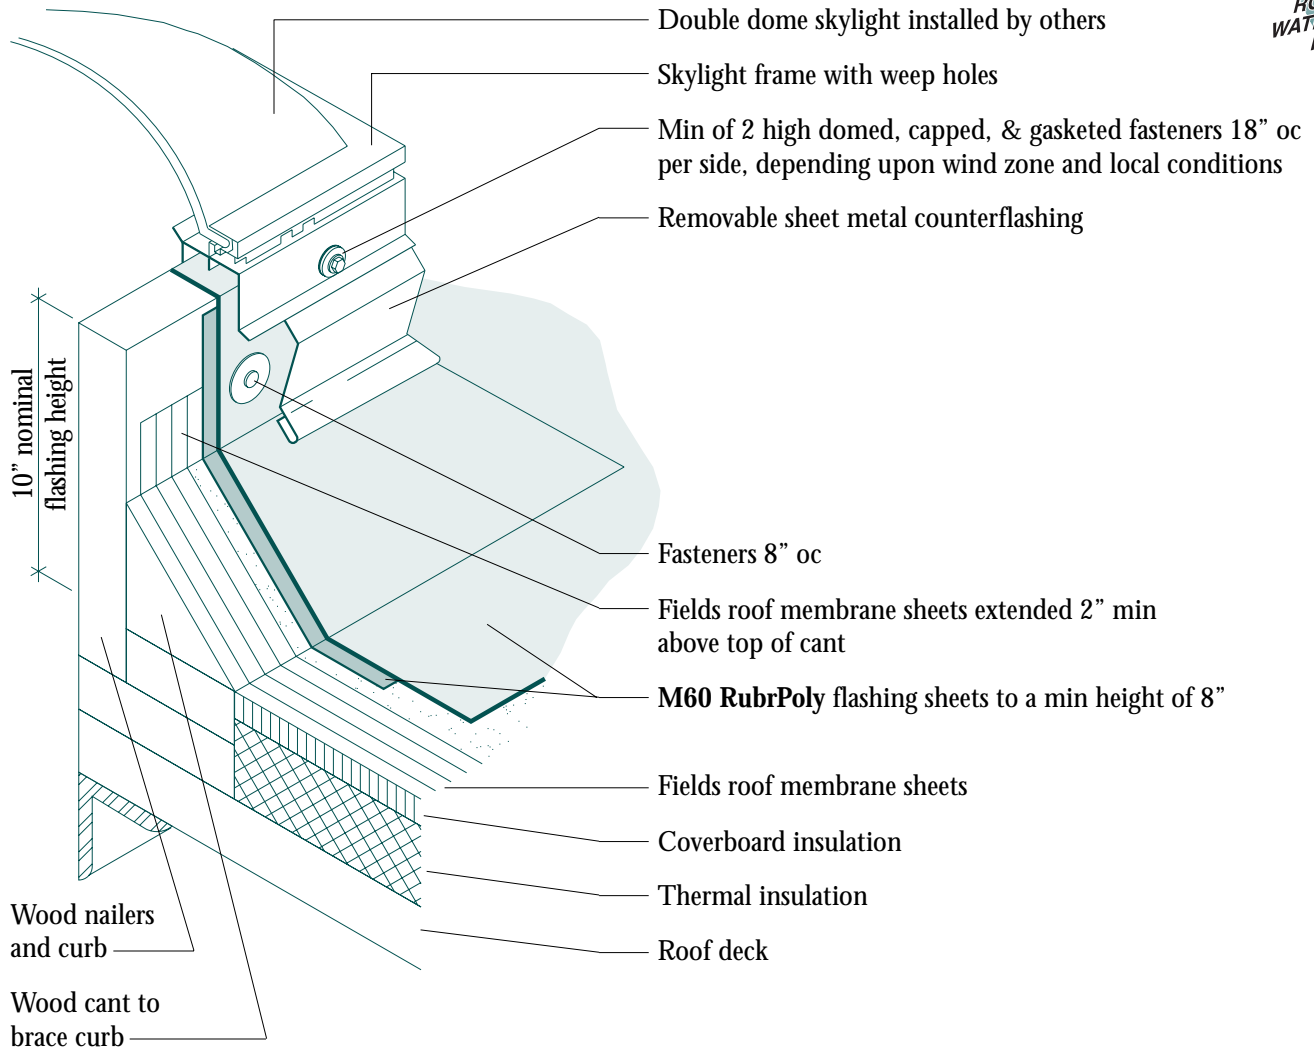

FD08 Roof Skylight Detail

Side View

Note

1. Attach treated wood nailer to deck with suitable fasteners.